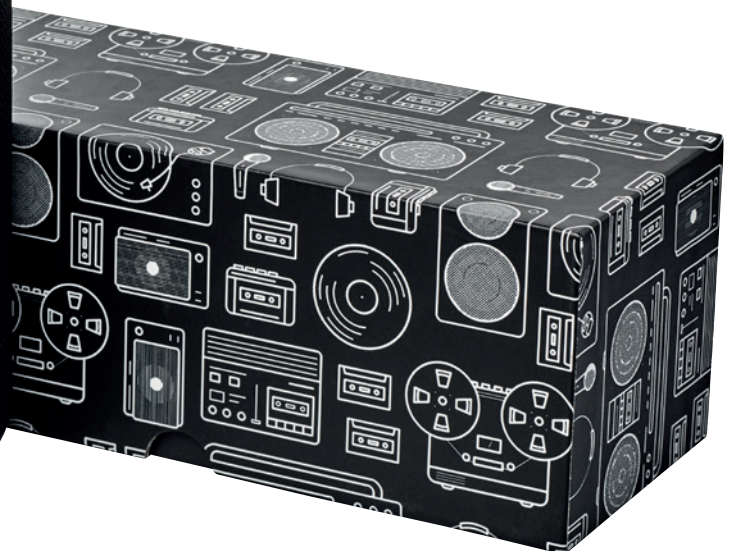

BLACKWATER 135009

Blackwater outdoor Bluetooth® speaker
 Ⓜ ABS Plastic 7.8 x 7.7 x 2.8 cm 🎧 📶 📱 📲

12400000

RUGGED 124000

Rugged fabric waterproof Bluetooth® speaker Ⓜ ABS Plastic
 ∅ 6 x 17.5 cm 🎧 📶

PRIXTON