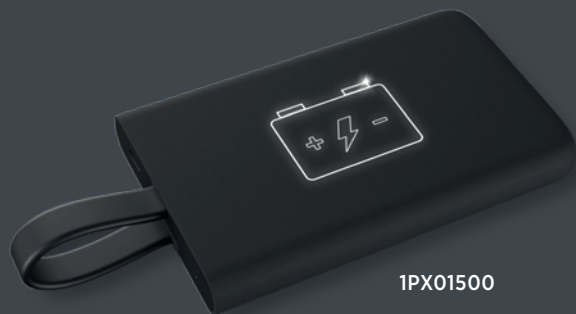

1PX01500

SCX.DESIGN P05 1PX015

SCX.design P05 light-up 1000 mAh powerbank
Ⓜ Rubber 8 x 5 x 1.3 cm Ⓢ Ⓣ