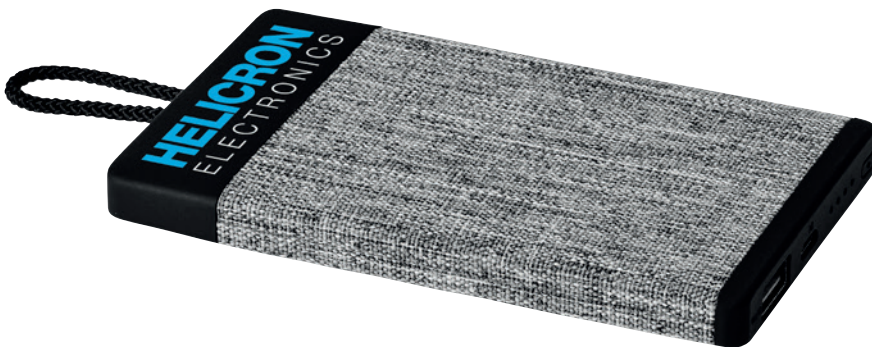

13424501

PEP 134245

Pep 4000 mAh power bank Aluminium
 10.9 x 6.8 x 0.9 cm

12366700

ZIPPY 123667

Zippy 4000 mAh slim dual power bank
 ABS Plastic 13 x 6.5 x 0.9 cm

12411900

Avenue