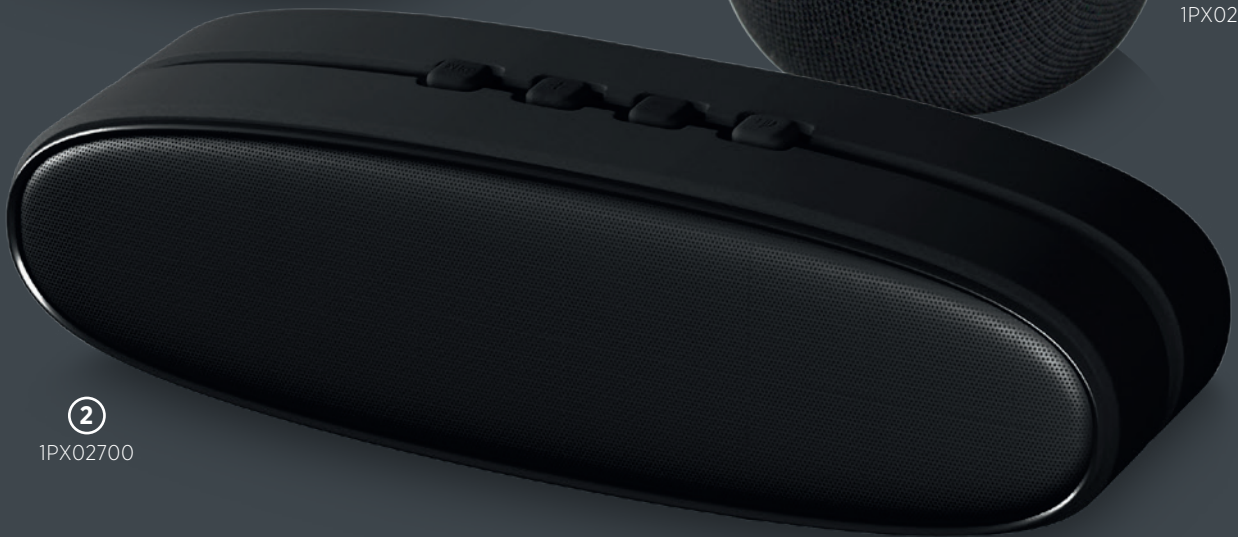

③
1PX02900

②
1PX02700

①

SCX DESIGN S30 1PX025

SCX.design S30 5W light-up clever speaker
M Rubber, Aluminium 9.1 x 5.8 x 5.8 cm
(Bluetooth) (USB)

②

SCX DESIGN S35 1PX027

SCX.design S35 10W pool speaker
M Silicone Plastic 20.5 x 5.8 x 6 cm (Bluetooth) (USB)

③

SCX DESIGN S45 1PX029

SCX.design S45 light-up wireless charging speaker
M Rubber Ø 88.5 x 10.7 cm (Bluetooth) (USB)