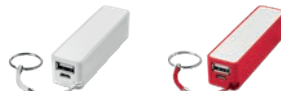

WEAVE 124119

Weave 4000 mAh fabric power bank
 ABS Plastic 11.5 x 7 x 1 cm

13427703

13419504

12357101

13427701

13427702

13419501