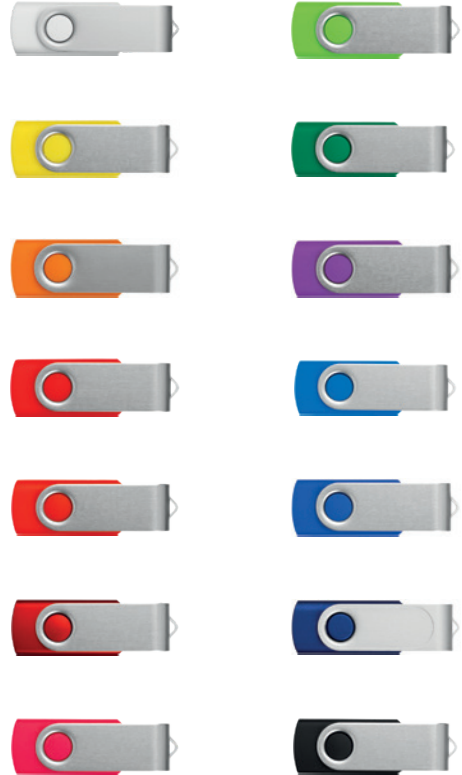

12399601

12399602 12399600

Avenue

PRIME 123996

Prime RFID phone wallet with strap Leather 10.2 x 6.3 x 0.5 cm

PRIVY 123971

Privy aluminum camera blocker
 Ⓜ Aluminium 0.25 x 1.12 x 3.2 cm

HIDE 135004

Hide camera blocker Ⓜ ABS Plastic
 3.2 x 1.2 x 0.2 cm

PUSH 134278

Push privacy camera blocker Ⓜ Plastic
 4.1 x 1.5 cm

21041500

BROOM 210415

Broom desktop power sweeper Ⓜ PP Plastic 7.5 x 6.5 x 1.5 cm

13500501 13500503 w 13500500

HOLD 135005

Hold foldable phone stand Ⓜ Plastic 5.4 x 8.4 x 0.17 cm

USB ROTATE 1Z41009

Rotate without keychain. Classic model. Protection from damage with the rotate function. Plastic and aluminium. 25 gram